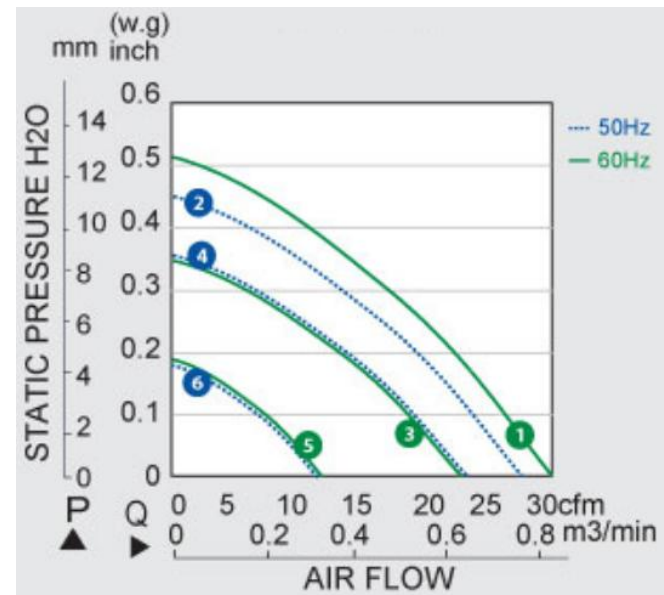

□125x126x39 mm
(□4.92x4.96x1.53 in)

Frame: Aluminum die cast

Impeller : Glass fiber reinforced plastic

Ambient Temperature Range: -20°C ~ +75°C

Operating Voltage Range: Rated Voltage ±10%

Bearing: Ball bearing

Motor Structure: Shaded pole induction, single-phase

Termination: Lead wire

Package: 525g / PC

Dimension (units:mm)

Characteristic Curves

SPECIFICATION

Model	Voltage (V)	Freq. (Hz)	Power (W)	Speed (RPM)	AirFlow (CFM)	Pressure (mm Aq)	Noise (dB)
CYB11239HB	115	50/60	20/18	2500/2700	28/30	10.92/12.95	48
CYB21239HB	230	50/60	20/18	2500/2700	28/30	10.92/12.95	48