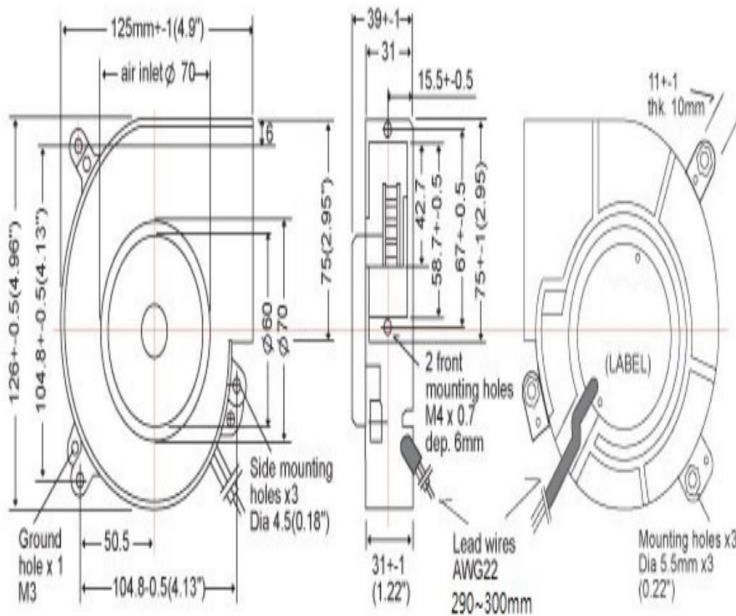

□125x126x39 mm
(□4.92x4.96x1.53 in)

Frame: Aluminum die cast

Impeller : Glass fiber reinforced plastic

Ambient Temperature Range: -20°C ~ +75°C

Operating Voltage Range: Rated Voltage ±10%

Bearing: Ball bearing

Motor Structure: Shaded pole induction, single-phase

Termination: Lead wire

Package: 525g / PC

Dimension (units:mm)

Characteristic Curves

SPECIFICATION

Model	Voltage (V)	Freq. (Hz)	Power (W)	Speed (RPM)	AirFlow (CFM)	Pressure (mm Aq)	Noise (dB)
CYB11239HB	115	50/60	20/18	2500/2700	28/30	10.92/12.95	48
CYB21239HB	230	50/60	20/18	2500/2700	28/30	10.92/12.95	48