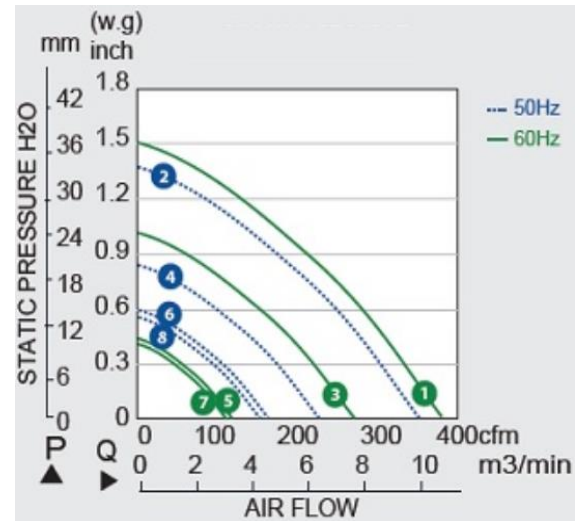

□330x330x89 mm (□13x13x3.5 in)

Frame: Aluminum die cast

Impeller : Glass fiber reinforced plastic UL94V-0

Ambient Temperature Range: -20°C ~ +70°C

Operating Voltage Range: Rated Voltage ±10%

Bearing: Ball bearing

Motor Structure: Capacitor induction, single-phase

Termination: Lead wire or Terminals

Package: 5900g / PC

Dimension (units:mm)

Characteristic Curves

AC Blower Fan

SPECIFICATION

Model	Voltage (V)	Freq. (Hz)	Power (W)	Speed (RPM)	AirFlow (CFM)	Pressure (mm Aq)	Noise (dB)
CYB13389HB	115	50/60	300/350	2200/2300	350/380	33.02/38.1	66
CYB23389HB	230	50/60	300/350	2200/2300	350/380	33.02/38.1	66