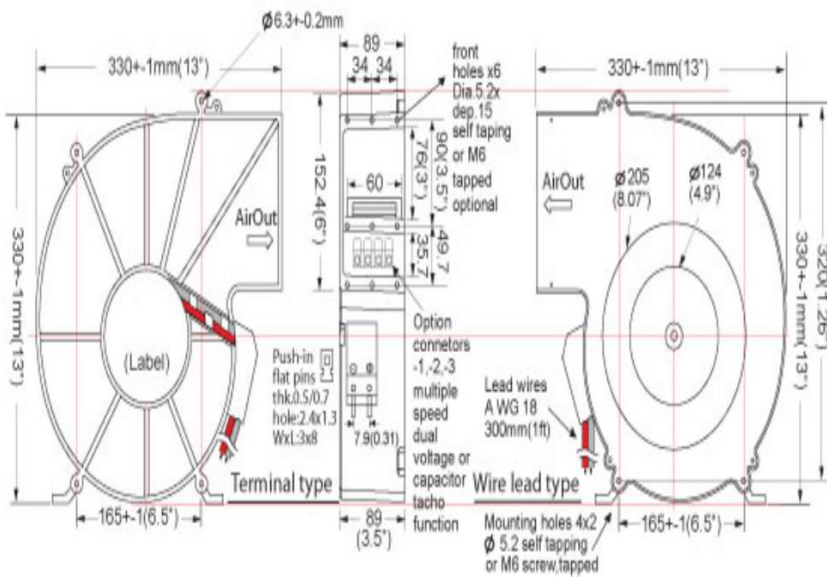

□330x330x89 mm (□13x13x3.5 in)

Frame: Aluminum die cast

Impeller : Glass fiber reinforced plastic UL94V-0

Ambient Temperature Range: -20°C ~ +70°C

Operating Voltage Range: Rated Voltage ±10%

Bearing: Ball bearing

Motor Structure: Capacitor induction, single-phase

Termination: Lead wire or Terminals

Package: 5900g / PC

Dimension (units:mm)

Characteristic Curves

AC Blower Fan

SPECIFICATION

Model	Voltage (V)	Freq. (Hz)	Power (W)	Speed (RPM)	AirFlow (CFM)	Pressure (mm Aq)	Noise (dB)
CYB13389HB	115	50/60	300/350	2200/2300	350/380	33.02/38.1	66
CYB23389HB	230	50/60	300/350	2200/2300	350/380	33.02/38.1	66