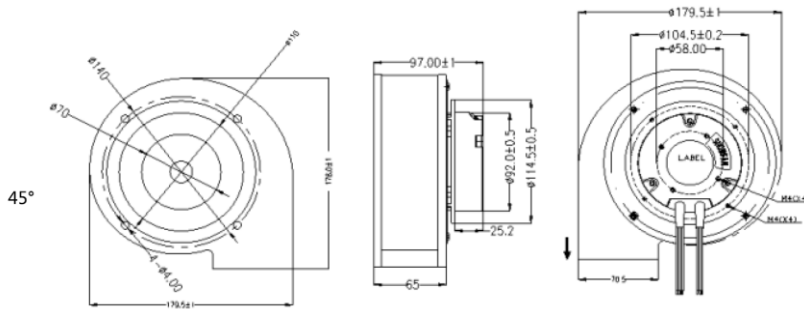

133x133x72 mm

Frame: SPCC

Impeller: SPCC

Ambient Temperature Range: -10°C ~ +70°C

Bearing: Ball

Dimension (units:mm)

Characteristic Curves

SPECIFICATION

Model	Voltage (V)	Operating Range(V)	Freq. (Hz)	Power (W)	Speed (RPM)	Air Flow (CFM)	Air Flow (m3/min)	Pressure (in-H2O)	Noise (dB)
CYEB11372HB	110	80-130	50/60	80	2400	163	4.61	2.14	69
CYEB21372HB	220	180-265							