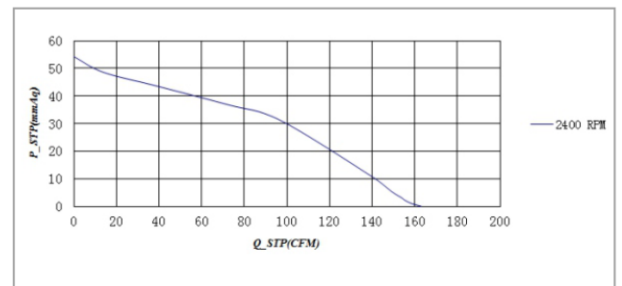

133x133x72 mm

Frame: SPCC

Impeller: SPCC

Ambient Temperature Range: -10°C ~ +70°C

Bearing: Ball

Dimension (units:mm)

Characteristic Curves

SPECIFICATION