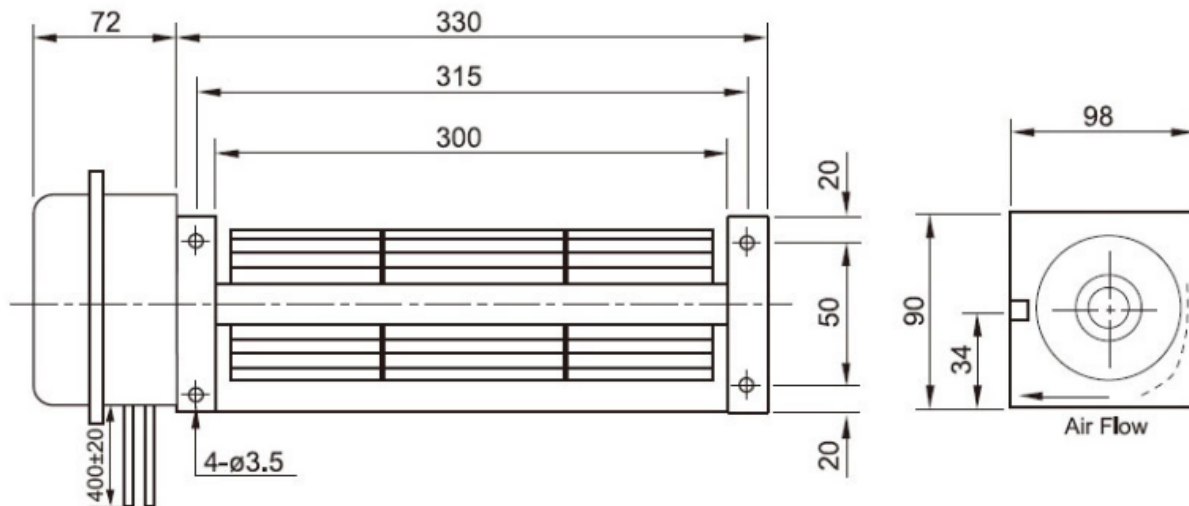

# 6030 Series

**Frame:** Steel

**Impeller:** Aluminum UL94V-0

**Ambient Temperature Range:** -10°C ~ +70°C

**Bearing:** Ball bearing

**Motor Structure:** Shaded pole or Capacity induction

**Package:** 2 kg / PC

## Dimension (units:mm)