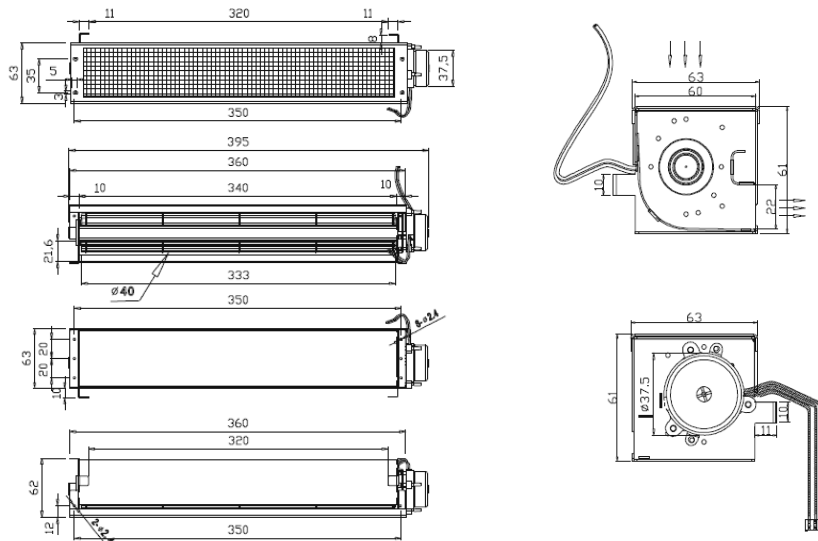

# 40 E Series

**Motor :** DC Single/Three Phase Brushless Motor

**Material:** Frame:Steel / Impeller: Aluminum alloy

## P-Q Curves

## Drawing:

## SPECIFICATION

Model	Size (mm)			Voltage (V)	Current (A)	Speed (RPM)	Air Flow (CFM)	Pressure (in-H2O)	Noise (dB)
	A	B	C						
CDF2440340BM-E	395	360	340	24	0.16	2200	35.3	0.050	34

DC Cross Flow Fan