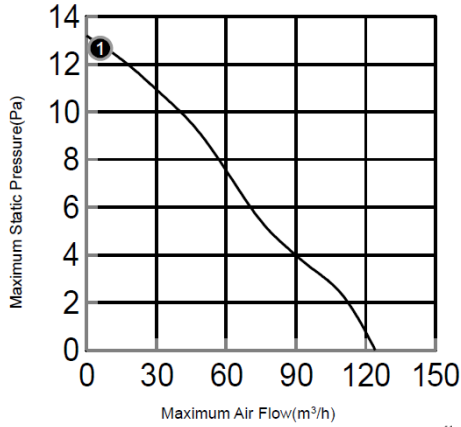

## P-Q Curves

## SPECIFICATION

Model	Size (mm)			Voltage (V)	Current (A)	Speed (RPM)	Air Flow (CFM)	Pressure (in-H2O)	Noise (dB)
	A	B	C						
CDF2440340BM-E	395	360	340	24	0.16	2200	35.3	0.050	34

DC Cross Flow Fan