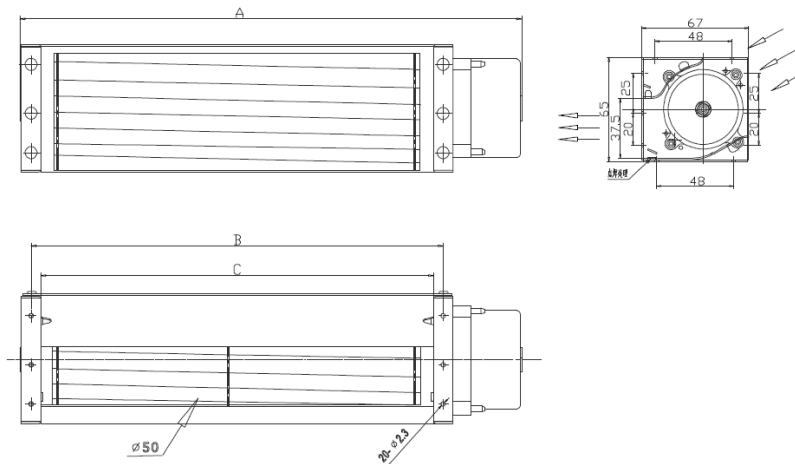

50 C Series

Motor : DC Single/Three Phase Brushless Motor

Material: Frame:Steel / Impeller: Aluminum alloy

P-Q Curves

Drawing:

SPECIFICATION

Model	Size (mm)			Voltage (V)	Current (A)	Speed (RPM)	Air Flow (CFM)	Pressure (in-H2O)	Noise (dB)
	A	B	C						
CDF1250190BM-C	253	210	200	12	0.24	2600	91.8	0.071	46