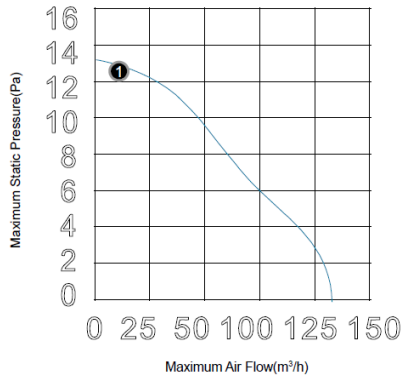

50 C Series

Motor : DC Single/Three Phase Brushless Motor

Material: Frame:Steel / Impeller: Aluminum alloy

P-Q Curves

Drawing:

SPECIFICATION

Model	Size (mm)			Voltage (V)	Current (A)	Speed (RPM)	Air Flow (CFM)	Pressure (in-H2O)	Noise (dB)
	A	B	C						
CDF1250190BM-C	253	210	200	12	0.24	2600	91.8	0.071	46