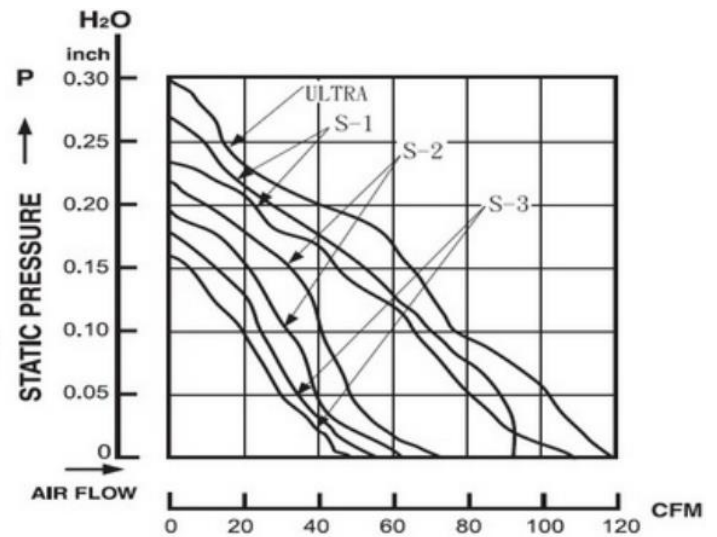

# 120x120x38 mm (4.72x4.72x1.49 in)

- Frame:** Die cast aluminum
- Impeller:** Plastic (UL 94V-0 P.B.T)
- Ambient Temperature Range:** -20°C ~ +70°C
- Operating Voltage Range:** Rated Voltage ±10%
- Bearing:** Ball & Sleeve bearing
- Motor Structure:** Shaded Pole
- Motor protection:** Impedance
- Termination:** Terminals & Lead wire
- Weight:** 600g / PC

## Dimension (units:mm)

## Characteristic Curves