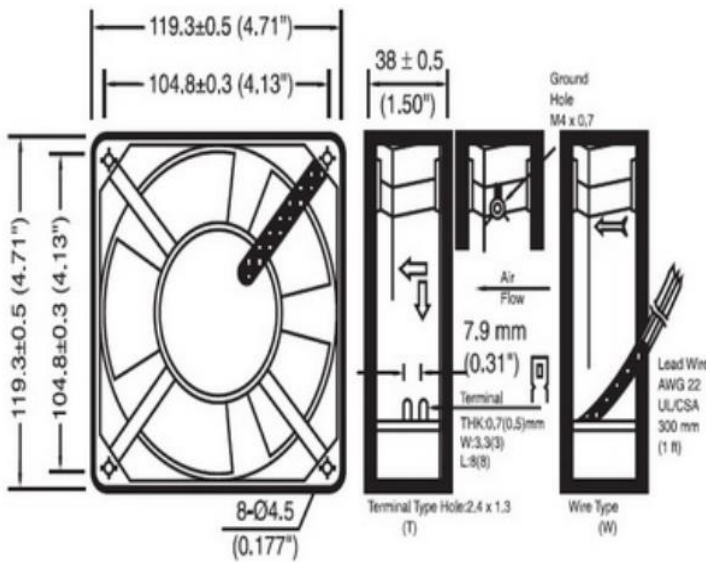

# 120x120x38 mm (4.72x4.72x1.49 in)

- Frame:** Die cast aluminum
- Impeller:** Plastic (UL 94V-0 P.B.T)
- Ambient Temperature Range:** -20°C ~ +70°C
- Operating Voltage Range:** Rated Voltage ±10%
- Bearing:** Ball & Sleeve bearing
- Motor Structure:** Shaded Pole
- Motor protection:** Impedance
- Termination:** Terminals & Lead wire
- Weight:** 600g / PC

## Dimension (units:mm)

## Characteristic Curves