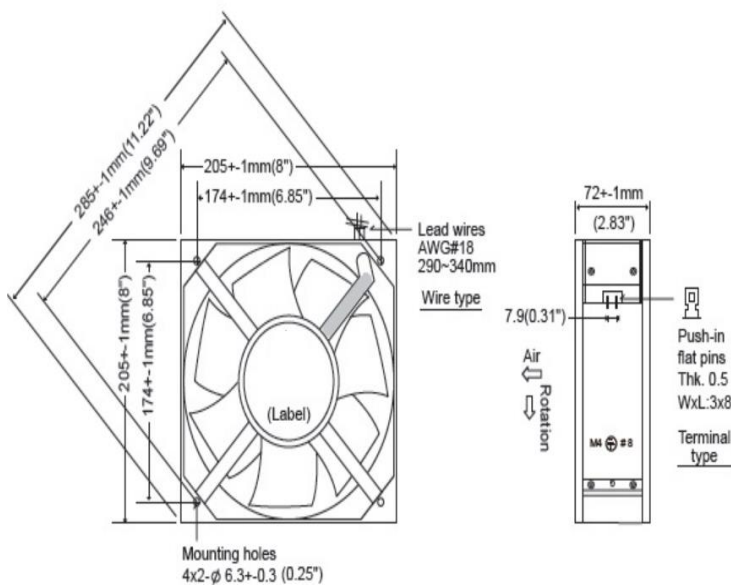

□205x205x72 mm (□8x8x2.8in)

Frame: Die cast aluminum, natural color

Impeller: Steel metal fan blades

Ambient Temperature Range: -30°C ~ +80°C

Operating Voltage Range: Rated Voltage ±10%

Bearing: Ball bearing

Motor Structure: Outer rotor, capacitor induction

Motor protection: Thermal Protected,

Termination: Terminals or Lead wire

Package: 2350g / PC

Dimension (units:mm)

Characteristic Curves

SPECIFICATION

Model	Voltage (V)	Freq. (Hz)	Power (W)	Speed (RPM)	Air Flow (CFM)	Pressure (mm Aq)	Noise (dB)
CYM12072HB	115	50/60	60/80	2800/3000	520/590	23.11/21.84	67
CYM22072HB	230	50/60	60/80	2800/3000	520/590	23.11/21.84	67