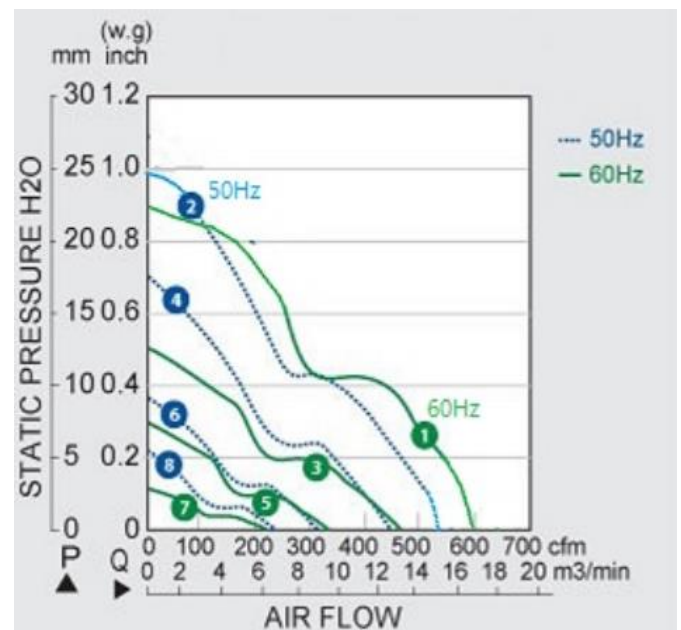

□205x205x72 mm (□8x8x2.8in)

Frame: Die cast aluminum, natural color

Impeller: Steel metal fan blades

Ambient Temperature Range: -30°C ~ +80°C

Operating Voltage Range: Rated Voltage ±10%

Bearing: Ball bearing

Motor Structure: Outer rotor, capacitor induction

Motor protection: Thermal Protected,

Termination: Terminals or Lead wire

Package: 2350g / PC

Dimension (units:mm)

Characteristic Curves

SPECIFICATION

Model	Voltage (V)	Freq. (Hz)	Power (W)	Speed (RPM)	Air Flow (CFM)	Pressure (mm Aq)	Noise (dB)
CYM12072HB	115	50/60	60/80	2800/3000	520/590	23.11/21.84	67
CYM22072HB	230	50/60	60/80	2800/3000	520/590	23.11/21.84	67