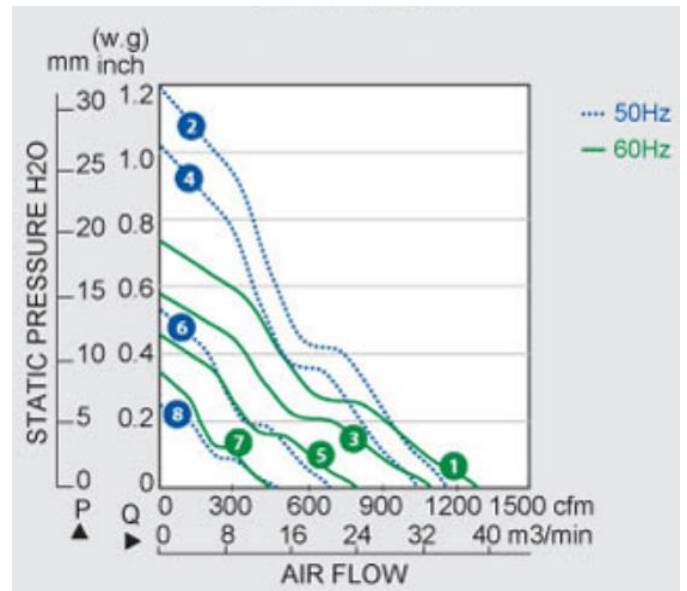

□280x280x89 mm (□11x11x3.5 in)

Frame: Die cast aluminum

Impeller: 7 blades, all metal

Ambient Temperature Range: -30°C ~ +80°C

Operating Voltage Range: Rated Voltage ±10%

Bearing: Ball bearing

Motor Structure: Capacitor induction, single-phase

Motor protection: Thermal Protect

Termination: Terminals or Lead wire

Package: 3400g / PC

Dimension (units:mm)

Characteristic Curves

SPECIFICATION

Model	Voltage (V)	Freq. (Hz)	Power (W)	Speed (RPM)	Air Flow (CFM)	Pressure (mm Aq)	Noise (dB)
CYM12890HB	115	50/60	155/210	2800/3200	1150/1300	30.48/19.05	73
CYM22890HB	230	50/60	155/210	2800/3200	1150/1300	30.48/19.05	73