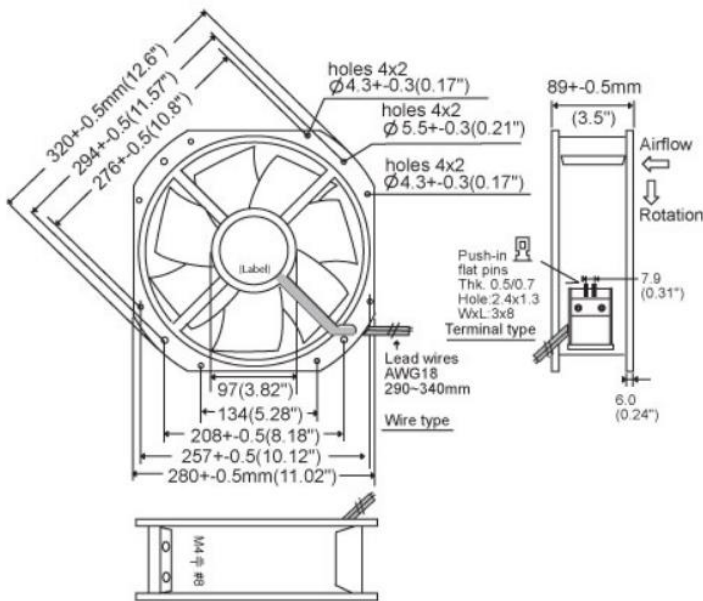

□280x280x89 mm (□11x11x3.5 in)

Frame: Die cast aluminum

Impeller: 7 blades, all metal

Ambient Temperature Range: -30°C ~ +80°C

Operating Voltage Range: Rated Voltage ±10%

Bearing: Ball bearing

Motor Structure: Capacitor induction, single-phase

Motor protection: Thermal Protect

Termination: Terminals or Lead wire

Package: 3400g / PC

Dimension (units:mm)

Characteristic Curves

SPECIFICATION

Model	Voltage (V)	Freq. (Hz)	Power (W)	Speed (RPM)	Air Flow (CFM)	Pressure (mm Aq)	Noise (dB)
CYM12890HB	115	50/60	155/210	2800/3200	1150/1300	30.48/19.05	73
CYM22890HB	230	50/60	155/210	2800/3200	1150/1300	30.48/19.05	73