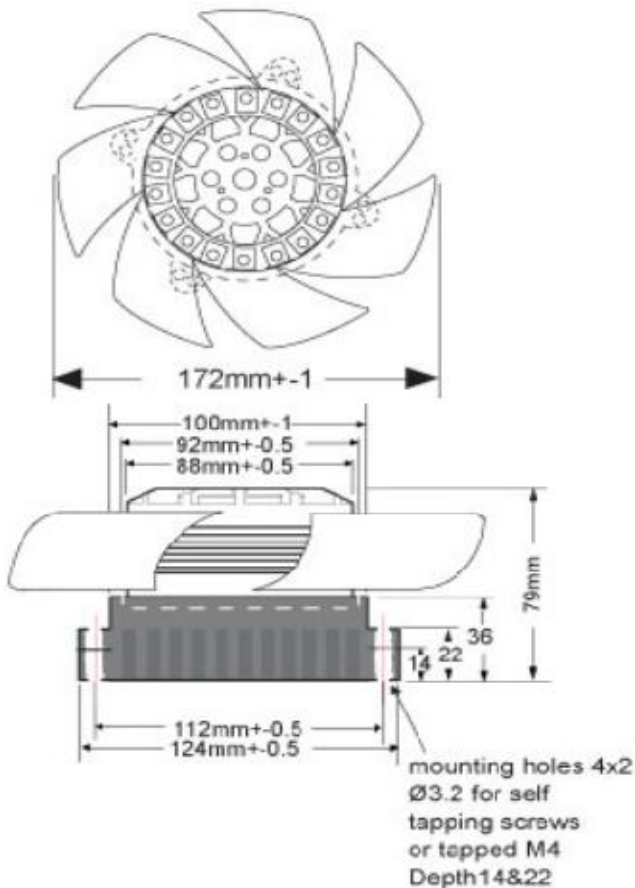

□ 172x79mm
 (□ 6.77x3.11 in)

- Impeller:** Steel metal fan blades
- Ambient Temperature Range:** -30°C ~ +80°C
- Operating Voltage Range:** Rated Voltage ±10%
- Bearing:** Ball bearing
- Motor Structure:** Capacitor induction, 2 or 4 poles
- Motor protection:** Thermal Protected
- Termination:** Lead wire
- Package:** 1980g / PC

Dimension (units:mm)

Characteristic Curves

SPECIFICATION

Model	Voltage (V)	Freq. (Hz)	Power (W)	Speed (RPM)	Air Flow (CFM)	Pressure (mm Aq)	Noise (dB)
CYMS11779HB	115	50/60	95/105	2800/3300	430/485	20.83/23.62	66
CYMS21779HB	230	50/60	95/105	2800/3300	430/485	20.83/23.62	66