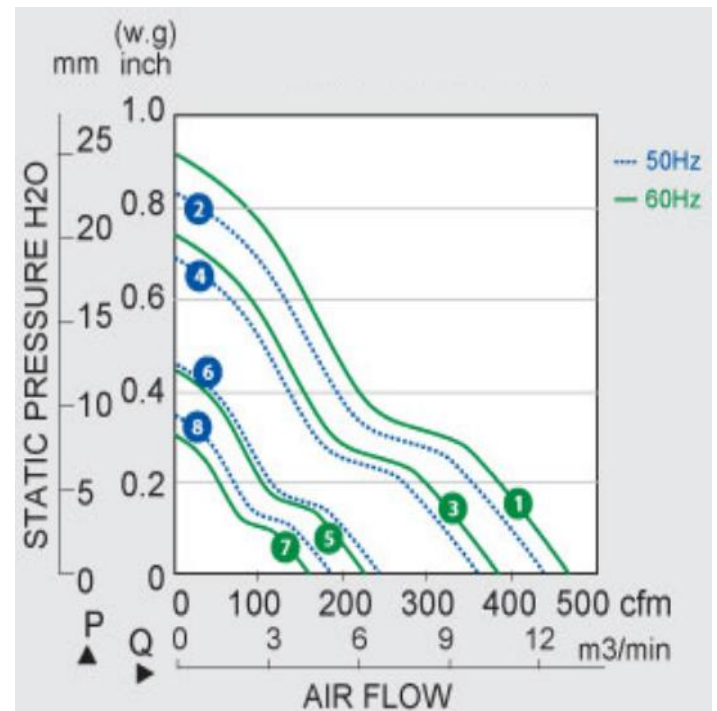

□ 172x79mm
 (□ 6.77x3.11 in)

- Impeller:** Steel metal fan blades
- Ambient Temperature Range:** -30°C ~ +80°C
- Operating Voltage Range:** Rated Voltage ±10%
- Bearing:** Ball bearing
- Motor Structure:** Capacitor induction, 2 or 4 poles
- Motor protection:** Thermal Protected
- Termination:** Lead wire
- Package:** 1980g / PC

Dimension (units:mm)

Characteristic Curves

SPECIFICATION

Model	Voltage (V)	Freq. (Hz)	Power (W)	Speed (RPM)	Air Flow (CFM)	Pressure (mm Aq)	Noise (dB)
CYMS11779HB	115	50/60	95/105	2800/3300	430/485	20.83/23.62	66
CYMS21779HB	230	50/60	95/105	2800/3300	430/485	20.83/23.62	66