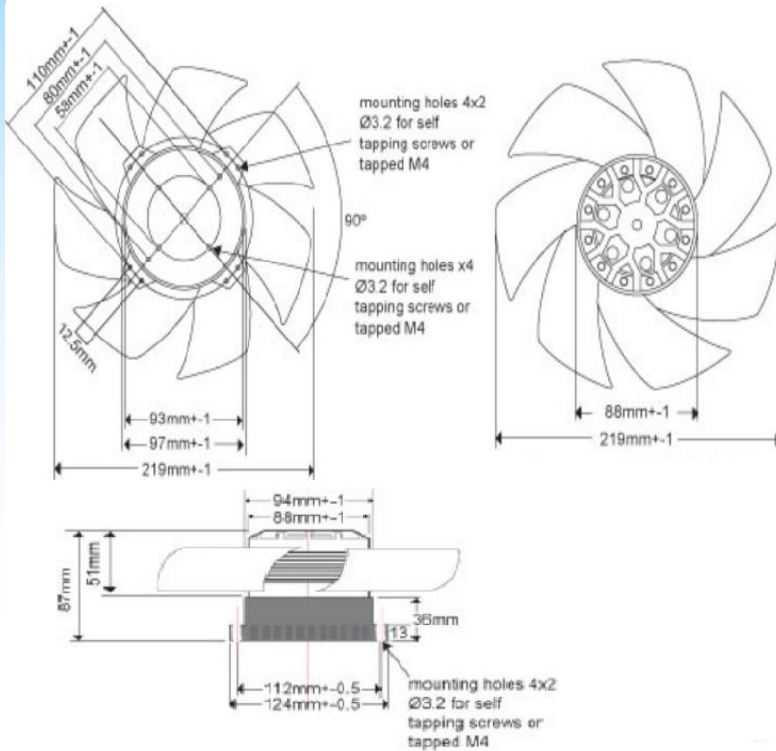

□ **219x87mm**
 (□ **8.62x3.42 in**)

- Impeller:** Steel metal fan blades
- Ambient Temperature Range:** -30°C ~ +80°C
- Operating Voltage Range:** Rated Voltage ±10%
- Bearing:** Ball bearing
- Motor Structure:** Capacitor induction
- Motor protection:** Thermal Protected
- Termination:** Lead wire
- Package:** 1900g / PC

Dimension (units:mm)

Characteristic Curves

SPECIFICATION

Model	Voltage (V)	Freq. (Hz)	Power (W)	Speed (RPM)	Air Flow (CFM)	Pressure (mm Aq)	Noise (dB)
CYMS12287HB	115	50/60	95/105	2800/3200	830/1000	19.81/15.24	70
CYMS22287HB	230	50/60	95/105	2800/3200	830/1000	19.81/15.24	70