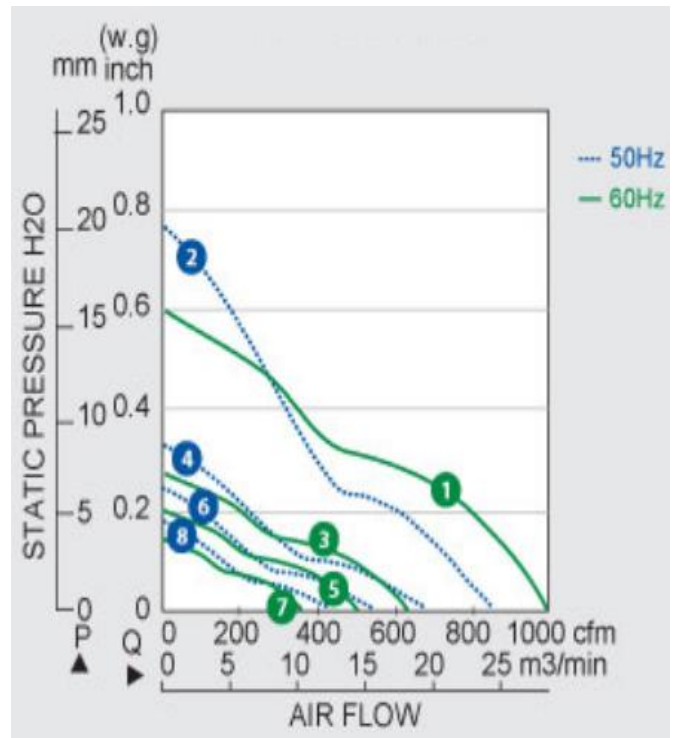

□ **219x87mm**
 (□ **8.62x3.42 in**)

- Impeller:** Steel metal fan blades
- Ambient Temperature Range:** -30°C ~ +80°C
- Operating Voltage Range:** Rated Voltage ±10%
- Bearing:** Ball bearing
- Motor Structure:** Capacitor induction
- Motor protection:** Thermal Protected
- Termination:** Lead wire
- Package:** 1900g / PC

Dimension (units:mm)

Characteristic Curves

SPECIFICATION

Model	Voltage (V)	Freq. (Hz)	Power (W)	Speed (RPM)	Air Flow (CFM)	Pressure (mm Aq)	Noise (dB)
CYMS12287HB	115	50/60	95/105	2800/3200	830/1000	19.81/15.24	70
CYMS22287HB	230	50/60	95/105	2800/3200	830/1000	19.81/15.24	70