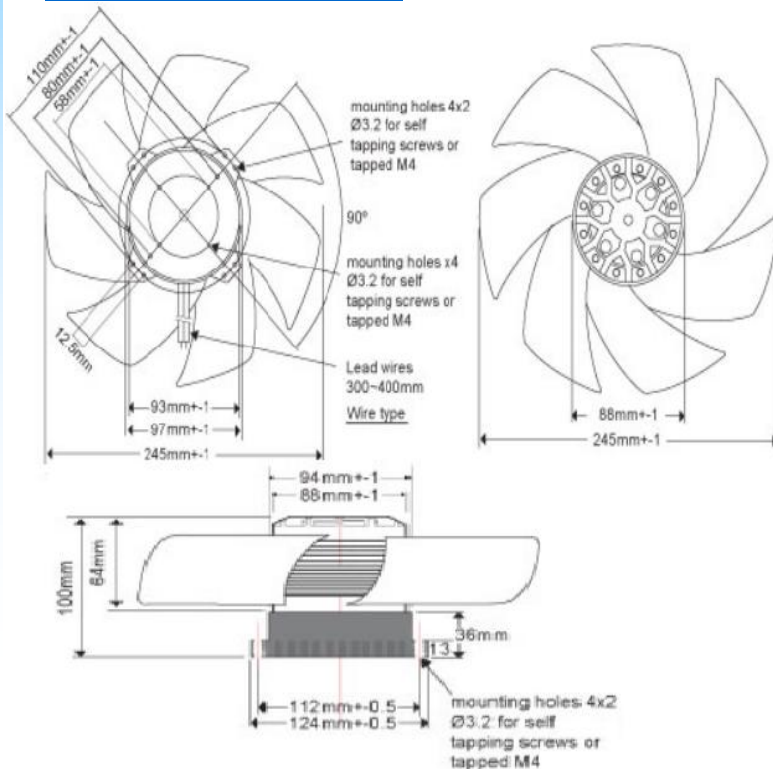

□ 245x100mm (□ 9.64x3.93 in)

- Impeller:** Steel metal fan blades
- Ambient Temperature Range:** -30°C ~ +80°C
- Operating Voltage Range:** Rated Voltage ±10%
- Bearing:** Ball bearing
- Motor Structure:** Capacitor induction
- Motor protection:** Thermal Protected
- Termination:** Lead wire
- Package:** 2500g / PC

Dimension (units:mm)

Characteristic Curves

SPECIFICATION

Model	Voltage (V)	Freq. (Hz)	Power (W)	Speed (RPM)	Air Flow (CFM)	Pressure (mm Aq)	Noise (dB)
CYMS12410HB	115	50/60	155/210	2800/3200	1150/1300	30.48/19.05	74
CYMS22410HB	230	50/60	155/210	2800/3200	1150/1300	30.48/19.05	74