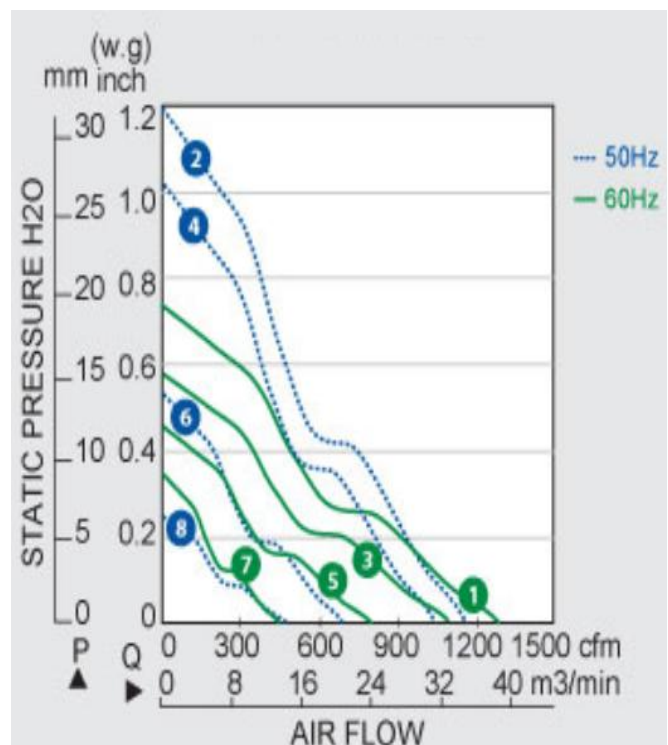

□ 245x100mm (□ 9.64x3.93 in)

- Impeller:** Steel metal fan blades
- Ambient Temperature Range:** -30°C ~ +80°C
- Operating Voltage Range:** Rated Voltage ±10%
- Bearing:** Ball bearing
- Motor Structure:** Capacitor induction
- Motor protection:** Thermal Protected
- Termination:** Lead wire
- Package:** 2500g / PC

Dimension (units:mm)

Characteristic Curves

SPECIFICATION

Model	Voltage (V)	Freq. (Hz)	Power (W)	Speed (RPM)	Air Flow (CFM)	Pressure (mm Aq)	Noise (dB)
CYMS12410HB	115	50/60	155/210	2800/3200	1150/1300	30.48/19.05	74
CYMS22410HB	230	50/60	155/210	2800/3200	1150/1300	30.48/19.05	74